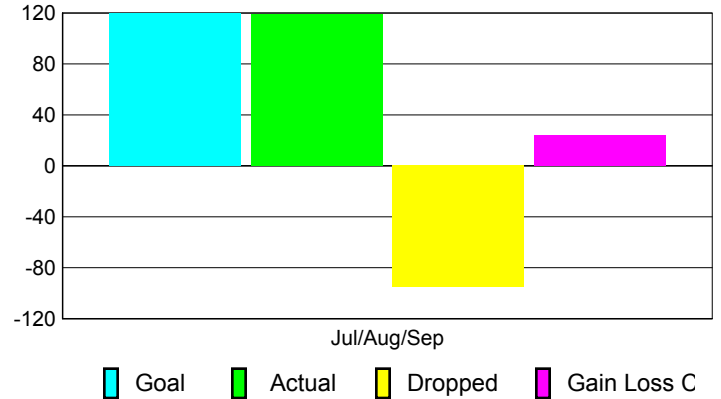

Membership Results 2010-2011

Goal, New, Dropped, Gain/Loss

Comparison of Membership Gain/Loss

Current Year Compared to the Previous Year