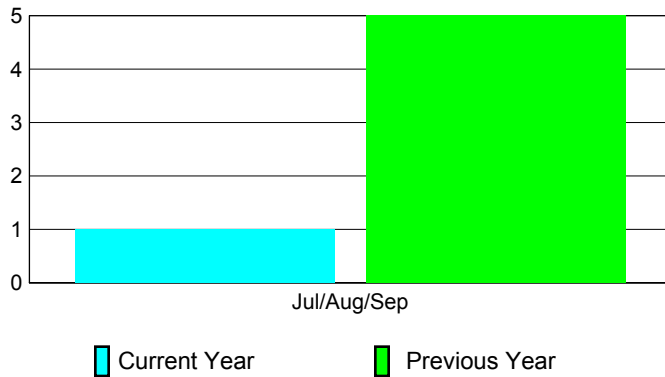

2010-2011 GMT Reports for District (or Undistricted) **District 324E1**

GMT: Adv K G RAMA KRISHNA MUR

Location: INDIA

GMT CA: 6

CLUBS

Club Results
2010-2011

Clubs
2009-2010

Month	New Club Goal	Actual New Clubs	Actual Dropped Clubs	Gain/Loss of Clubs	Gain/Loss of Clubs
Jul/Aug/Sep	1	1	0	1	5
Totals	1	1	0	1	5

Club Results 2010-2011

Goal, New, Dropped, Gain/Loss

Comparison of Club Gain/Loss

Current Year Compared to the Previous Year

YTD Status Quo Clubs 2010-2011

Status Quo Clubs Compared to Status Quo Members

MEMBERSHIP