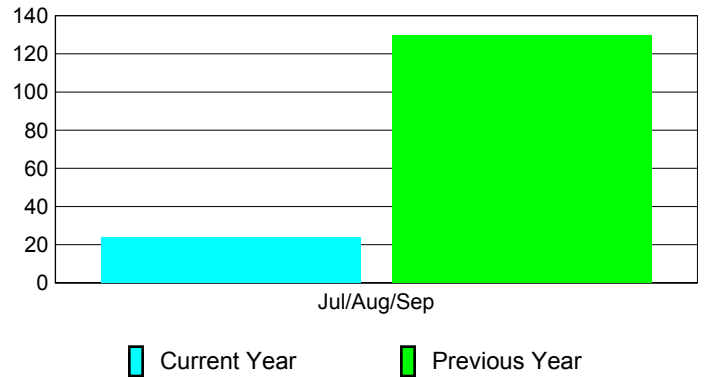

Membership Results
2010-2011

Membership
2009-2010

Month	Net Memb Goal	Actual New Memb	Actual Dropped Memb	Gain/Loss of Memb	Gain/Loss of Memb
Jul/Aug/Sep	120	119	-95	24	130
Totals	120	119	-95	24	130

Membership Results 2010-2011

Goal, New, Dropped, Gain/Loss

Comparison of Membership Gain/Loss

Current Year Compared to the Previous Year

Gender Comparison 2010-2011

Jul/Aug/Sep

■ Male ■ Female